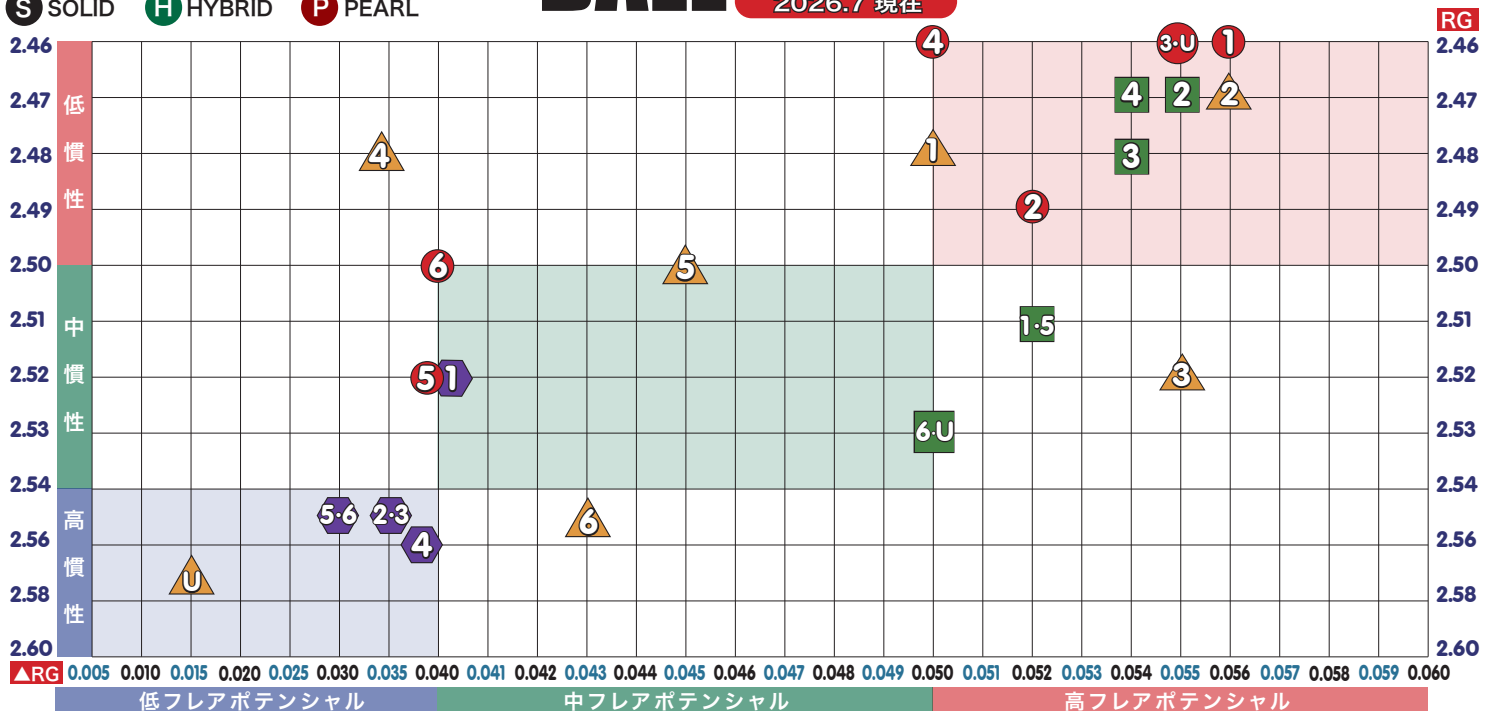

900GLOBAL ▲ MOTIV ▲ PRO-am ▲ ABS ●

● SOLID ● HYBRID ● PEARL

BALL GUIDE

2026.7 現在

● Hヘビー ● MHミディアムヘビー ● Mミディアム ● MLミディアムライト ● Lライト ● Dドライ

※印刷のため商品の色は実際とは異なる場合があります。※この印刷物に掲載している商品の外観・仕様は予告なしに一部変更することがあります。