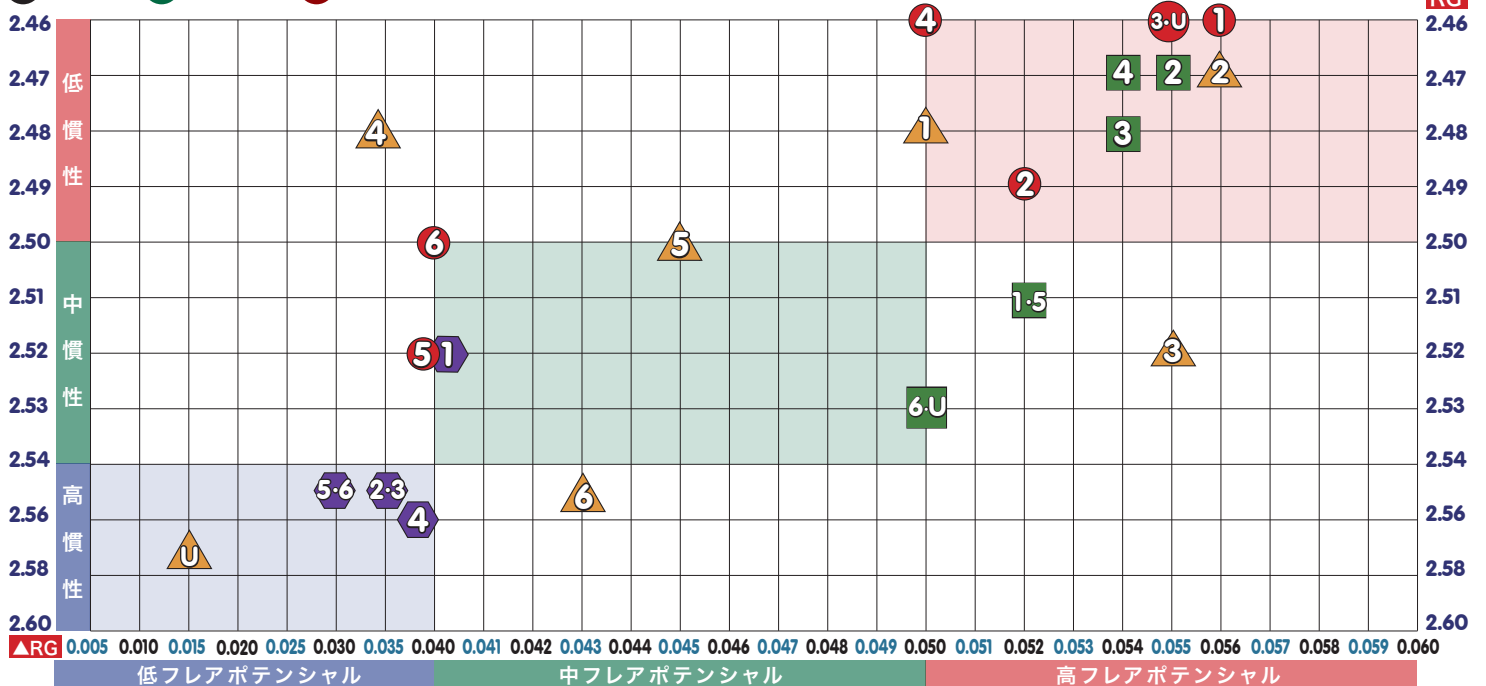

■ 900GLOBAL ▲ MOTIV ◆ PRO-am ● ABS **BALL GUIDE** Hヘビー MHミディアムヘビー Mミディアム
MLミディアムライト Lライト Dドライ

※印刷のため商品の色は実際とは異なる場合があります。※この印刷物に掲載している商品の外観・仕様は予告なしに一部変更することがあります。