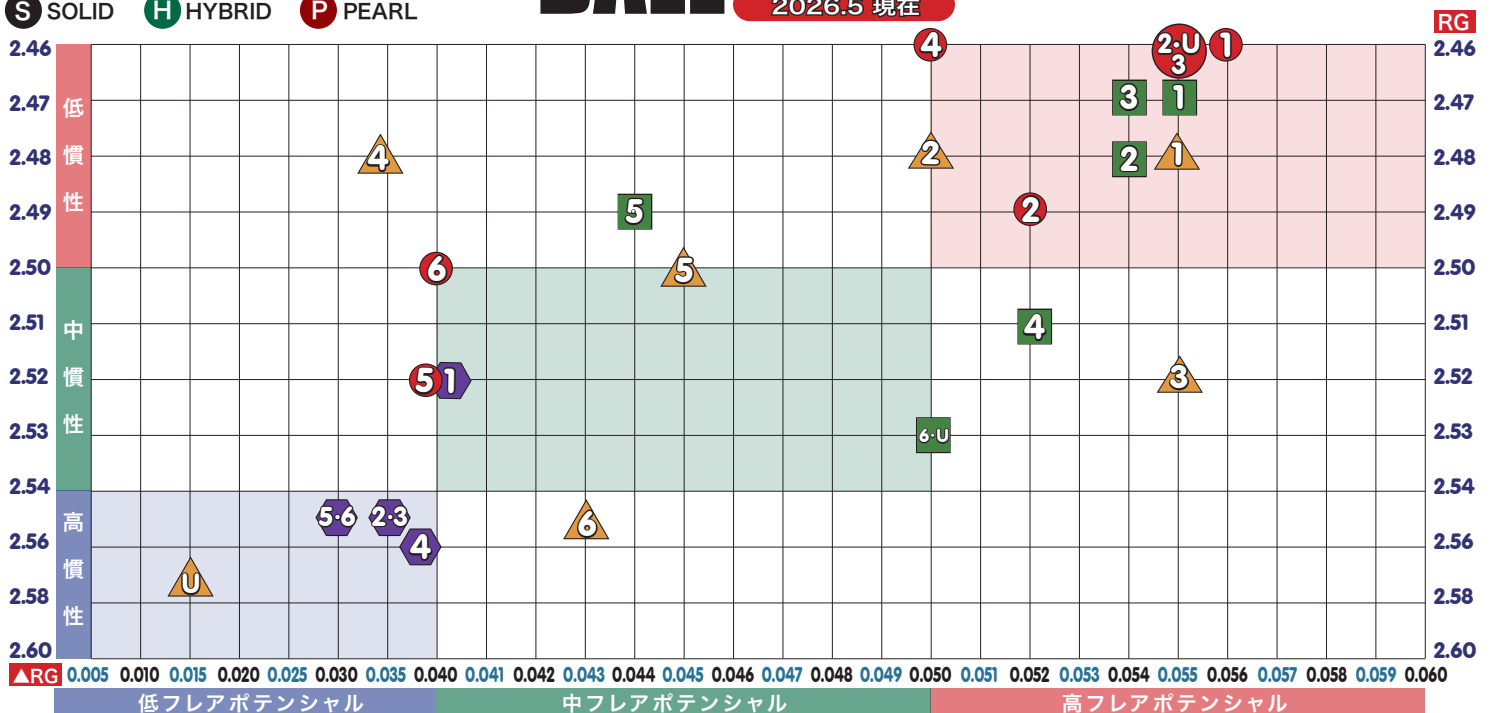

900GLOBAL ▲ MOTIV ▼ PRO-am ● ABS

BALL GUIDE

2026.5 現在

Hヘビー **MH**ミディアムヘビー **M**ミディアム
MLミディアムライト **L**ライト **D**ドライ

SSOLID **H**HYBRID **P**PEARL

※印刷のため商品の色は実際とは異なる場合があります。※この印刷物に掲載している商品の外観・仕様は予告なしに一部変更することがあります。