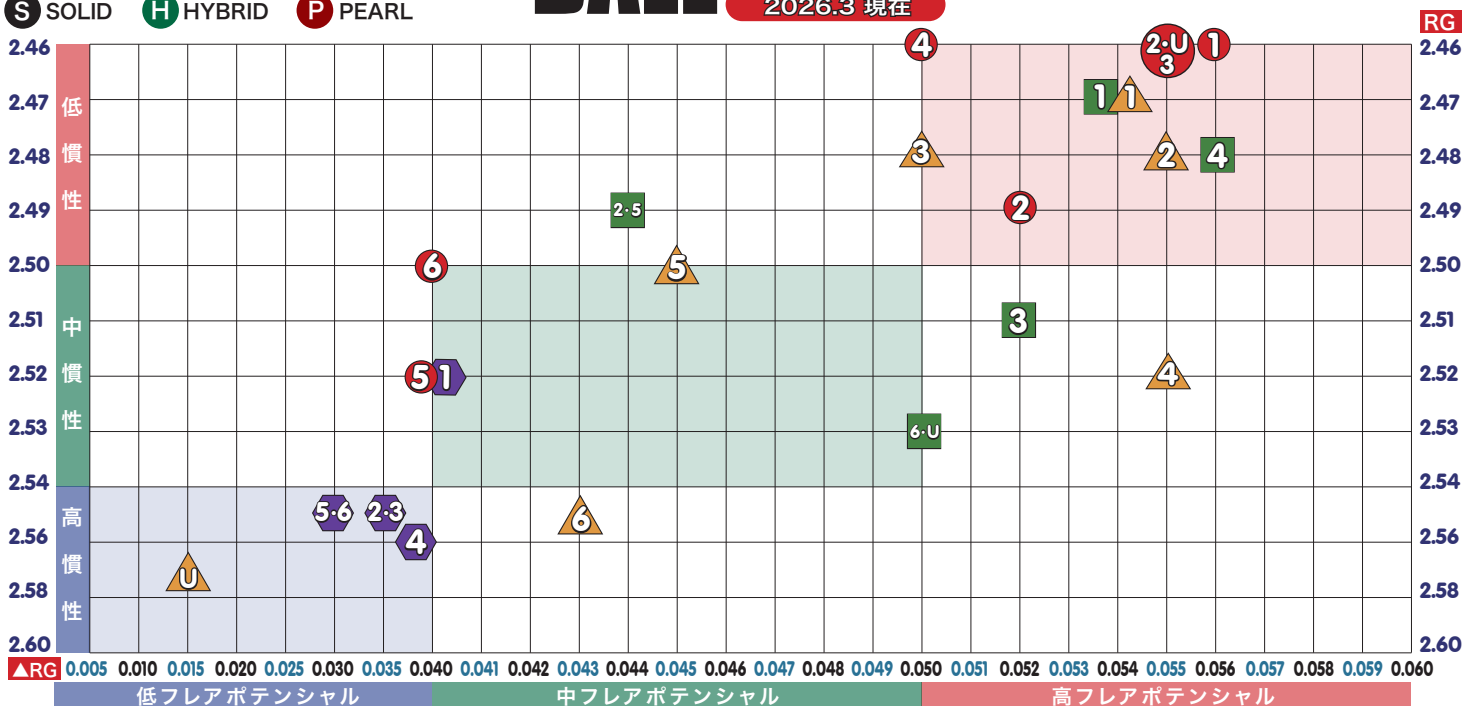

1	P Rev Matrix II 2026.1 RG:2.470 ▲RG:0.054 MB:0.018 Power Edge	S JACKAL ONYX 2025.2 RG:2.470 ▲RG:0.054 MB:0.015 1000 Grit LSS	H FLEX ZONE 2025.6 RG:2.520 ▲RG:0.040 MB:0.000 1500 Polish	S MAX GRASP 2024.4 RG:2.464 ▲RG:0.056 MB:0.017 1000 Abralon
2	H COVE 2025.8 RG:2.490 ▲RG:0.044 MB:0.000 4000 Grit	S RAPTOR REIGN 2025.12 RG:2.480 ▲RG:0.055 MB:0.000 2000 Grit LSS	H ELITE PERFORMER HYBRID 2026.2 RG:2.550 ▲RG:0.035 MB:0.000 Power Edge	P Accu Drive V 2025.4 RG:2.494 ▲RG:0.052 MB:0.017 800 Polish
3	H VIKING 2025.12 RG:2.510 ▲RG:0.052 MB:0.016 Power Edge	S EVOKE MAYHEM NEW 2026.3 RG:2.480 ▲RG:0.050 MB:0.015 2000 Grit LSS	P ELITE PERFORMER 2025.5 RG:2.550 ▲RG:0.035 MB:0.000 1500 Polish	P TOUR PREMIUM IX NEW 2026.3 RG:2.460 ▲RG:0.055 MB:0.016 800 Polish
4	S MACH CRUISE 2025.9 RG:2.480 ▲RG:0.056 MB:0.030 Power Edge	P APEX JACKAL 2026.2 RG:2.520 ▲RG:0.055 MB:0.020 5000 Grit LSS	H majority ACE 2024.8 RG:2.560 ▲RG:0.037 MB:0.000 1500 Polish	P Accu Drive VI 2025.10 RG:2.464 ▲RG:0.050 MB:0.021 800 Polish
5	P EMBER 2025.8 RG:2.490 ▲RG:0.044 MB:0.000 Power Edge	P NEBULA 2025.12 RG:2.500 ▲RG:0.045 MB:0.000 5500 Grit LSP	S SPEED STRIKER 2025.7 RG:2.550 ▲RG:0.030 MB:0.000 1500 Polish	P TOUR PREMIUM INTEL II 2025.7 RG:2.523 ▲RG:0.040 MB:0.012 800 Polish
6	H HONEY BADGER BLACK EDITION 2025.9 RG:2.530 ▲RG:0.050 MB:0.013 Power Edge	H SUPRA CLUTCH 2025.8 RG:2.550 ▲RG:0.043 MB:0.000 5500 LSP	P SPEED STRIKER PEARL 2025.11 RG:2.550 ▲RG:0.030 MB:0.000 Power Edge	P ULTRA BEND 2021~2025 RG:2.502 ▲RG:0.040 MB:0.000 1000-10000 Polish
ウレタン	S HONEY BADGER BLACK U78 2026.1 RG:2.530 ▲RG:0.050 MB:0.013 1000 Abralon	P SHADOW TANK 2025.12 RG:2.570 ▲RG:0.015 MB:0.000 1000 LSS		S TOUR PREMIUM U 78 SOLID/PEARL 2025.5 RG:2.460 ▲RG:0.055 MB:0.016 4000/1000 Abralon

900GLOBAL ▲ MOTIV ▲ PRO-am ● ABS

● SOLID ● HYBRID ● PEARL

BALL GUIDE

2026.3 現在

● H ヘビー ● MH ミディアムヘビー ● M ミディアム
● ML ミディアムライト ● L ライト ● D ドライ

※印刷のため商品の色は実際とは異なる場合があります。※この印刷物に掲載している商品の外観・仕様は予告なしに一部変更することがあります。