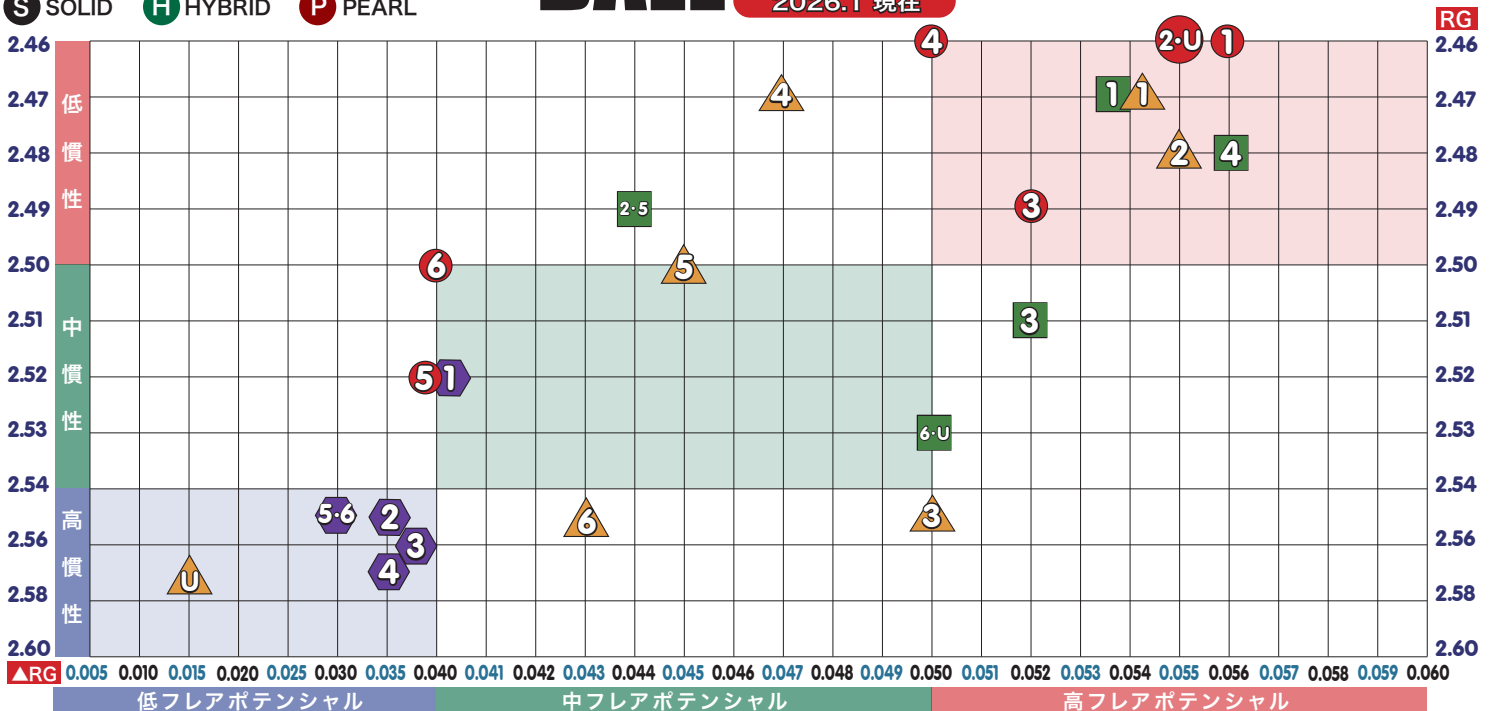

1	P Rev MatRiX II NEW 2026.1 RG:2.470 ▲RG:0.054 MB:0.018 Power Edge	S JACKAL ONYX 2025.2 RG:2.470 ▲RG:0.054 MB:0.015 1000 Grit LSS	H FLEX ZONE 2025.6 RG:2.520 ▲RG:0.040 MB:0.000 1500 Polish	S MAX GRASP 2024.4 RG:2.464 ▲RG:0.056 MB:0.017 1000 Abralon
2	H COVE 2025.8 RG:2.490 ▲RG:0.044 MB:0.000 4000 Grit	S RAPTOR REIGN 2025.12 RG:2.480 ▲RG:0.055 MB:0.000 2000 Grit LSS	P ELITE PERFORMER 2025.5 RG:2.550 ▲RG:0.035 MB:0.000 1500 Polish	P TOUR PREMIUM VIII 2024.10 RG:2.460 ▲RG:0.055 MB:0.016 800 Polish
3	H VIKING 2025.12 RG:2.510 ▲RG:0.052 MB:0.016 Power Edge	S PRIMAL GHOST 2025.10 RG:2.550 ▲RG:0.050 MB:0.000 3000 Grit LSS	H majority ACE 2024.8 RG:2.560 ▲RG:0.037 MB:0.000 1500 Polish	P Accu Drive V 2025.4 RG:2.494 ▲RG:0.052 MB:0.017 800 Polish
4	S MACH CRUISE 2025.9 RG:2.480 ▲RG:0.056 MB:0.030 Power Edge	H KING VENOM 2025.11 RG:2.470 ▲RG:0.047 MB:0.000 2000 Grit LSS	H Super majority 2024.2 RG:2.570 ▲RG:0.035 MB:0.000 1500 Polish	P Accu Drive VI 2025.10 RG:2.464 ▲RG:0.050 MB:0.021 800 Polish
5	P EMBER 2025.8 RG:2.490 ▲RG:0.044 MB:0.000 Power Edge	P NEBULA 2025.12 RG:2.500 ▲RG:0.045 MB:0.000 5500 Grit LSP	S SPEED STRIKER 2025.7 RG:2.550 ▲RG:0.030 MB:0.000 1500 Polish	P TOUR PREMIUM INTEL II 2025.7 RG:2.523 ▲RG:0.040 MB:0.012 800 Polish
6	H HONEY BADGER BLACK EDITION 2025.9 RG:2.530 ▲RG:0.050 MB:0.013 Power Edge	H SUPRA CLUTCH 2025.8 RG:2.550 ▲RG:0.043 MB:0.000 5500 LSP	P SPEED STRIKER PEARL 2025.11 RG:2.550 ▲RG:0.030 MB:0.000 Power Edge	P ULTRA BEND 2021~2025 RG:2.502 ▲RG:0.040 MB:0.000 1000-10000 Polish
ウレタン	S HONEY BADGER BLACK U78 NEW 2026.1 RG:2.530 ▲RG:0.050 MB:0.013 1000 Abralon	P SHADOW TANK 2025.12 RG:2.570 ▲RG:0.015 MB:0.000 1000 LSS		S TOUR PREMIUM U 78 SOLID/PEARL 2025.5 RG:2.460 ▲RG:0.055 MB:0.016 4000/1000 Abralon

900GLOBAL ▲ MOTIV ◆ PRO-am ● ABS

BALL GUIDE

H ヘビー **MH** ミディアムヘビー **M** ミディアム
ML ミディアムライト **L** ライト **D** ドライ

S SOLID **H** HYBRID **P** PEARL

2026.1 現在

※印刷のため商品の色は実際とは異なる場合があります。※この印刷物に掲載している商品の外観・仕様は予告なしに一部変更することがあります。